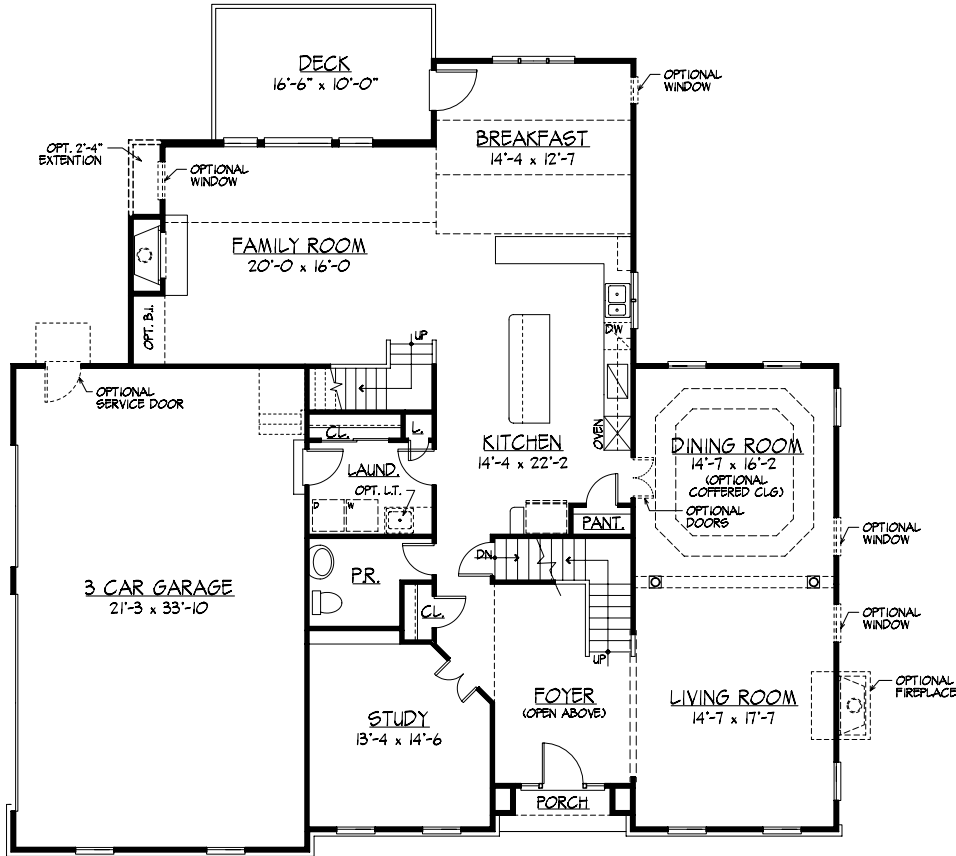

THE FLEETWOOD

Crossland
AT THE CANAL

An Estate Home

FIRST FLOOR PLAN
FLEETWOOD "CLASSIC"

SECOND FLOOR PLAN
FLEETWOOD "CLASSIC"

SQUARE FOOTAGE TOTALS	
FIRST FLOOR	2,023.29 SQ. FT.
SECOND FLOOR	2,020.96 SQ. FT.
TOTAL	4,044.25 SQ. FT.

artist's rendering