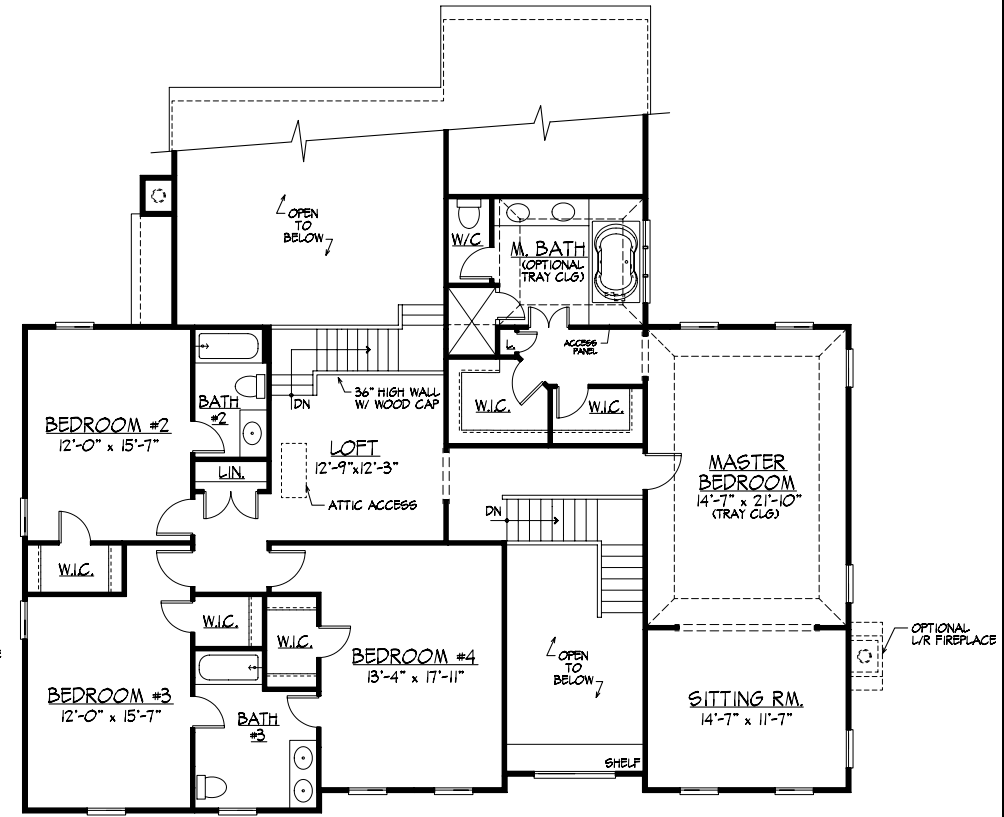

THE FLEETWOOD

Crossland
AT THE CANAL

An Estate Home

FIRST FLOOR PLAN
FLEETWOOD "CLASSIC"

SECOND FLOOR PLAN
FLEETWOOD "CLASSIC"

SQUARE FOOTAGE TOTALS	
FIRST FLOOR	2,023.29 SQ. FT.
SECOND FLOOR	2,020.96 SQ. FT.
TOTAL	4,044.25 SQ. FT.

artist's rendering